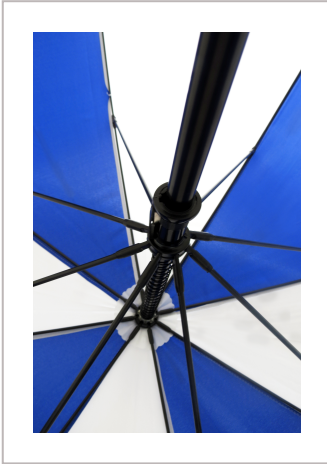

FibreStorm Value

STRONG AND LIGHTWEIGHT LOW COST FIBREGLASS GOLF SIZE UMBRELLA STORMPROOF FIBREGLASS STEM AND RIBS FOR INCREASED FLEXIBILITY AND STABILITY IN WINDY CONDITIONS, ERGONOMIC BLACK PISTOL GRIP HANDLE AS STANDARD

METHOD	Screen Printed
PRINT AREA	275 x 180mm
MATERIAL	Polyester
COLOURS	Black,Black & White,Navy,Navy & White,Royal & White,Red & White
DIAMETER WHEN OPEN	130cm
LENGTH WHEN CLOSED	97cm
WEIGHT	487g
MOQ	25
CARTON QUANTITY	25
CARTON WEIGHT	20KG
CARTON DIMENSIONS	1010 x 253 x 125mm