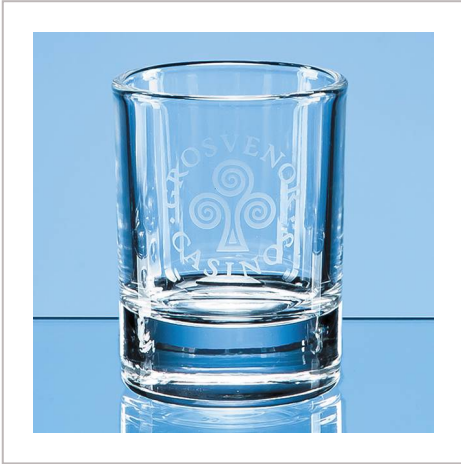

50ml Round Hot Shot Tot Glass

50ML ROUND HOT SHOT TOT GLASS

| | |
|-------------------|--------------------|
| METHOD | Engraved |
| PRINT AREA | H35, W40 |
| MATERIAL | Glass |
| COLOURS | Clear |
| SIZE | H57, D44 |
| AWARD PACKAGING | Blue Skillet Box |
| WEIGHT | 1.3KG |
| MOQ | 1 |
| CARTON QUANTITY | 15 |
| CARTON WEIGHT | 20KG |
| CARTON DIMENSIONS | 61cm x 46cm x 46cm |