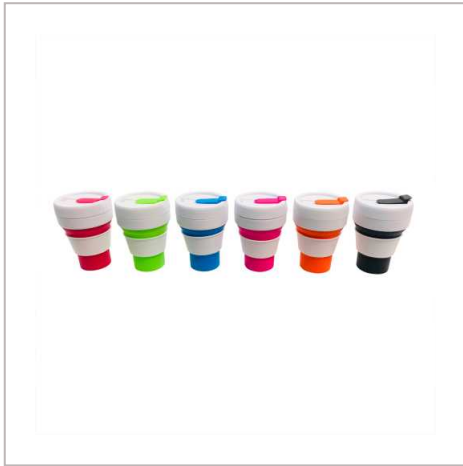

Collapsible Cup

THE COLLAPSIBLE CUP IS THE ALTERNATIVE FOR A DISPOSABLE CUP FOR USE AT HOME, AT WORK OR ON THE GO! A BRANDABLE GRIP IS SUPPLIED AS STANDARD MEANING THAT YOU CAN USE THE COLLAPSIBLE CUP FOR BOTH HOT AND COLD DRINKS. SIMPLE USE, COLLAPSE AND STORE AWAY FOR FUTURE USE.

BRANDING METHOD	Printed
MATERIAL	Silicone + PP
COLOURS	Orange, Blue, Black, Red, Green & Pink with White Lid & Grip
SIZE	12.5cm in Height (5cm when Folded)
CAPACITY	355ml
PRINT AREA	30mm x 30mm on Grip
UNIT WEIGHT	0.14kg
MOQ	100
PACKING	Poly Bagged
CARTON QUANTITY	100pcs
CARTON WEIGHT	14kg
CARTON DIMENSIONS	45x40x35cm
ARTWORK	Required in any vectorised file format
PRODUCTION PROOF	Visuals supplied within 24 hours
PRE PRODUCTION SAMPLE	Approx 2 weeks from artwork approval
BULK TURNAROUND	Approx 3-5 weeks from artwork approval
COMMODITY CODE	3924100000
COUNTRY OF MANUFACTURE	China