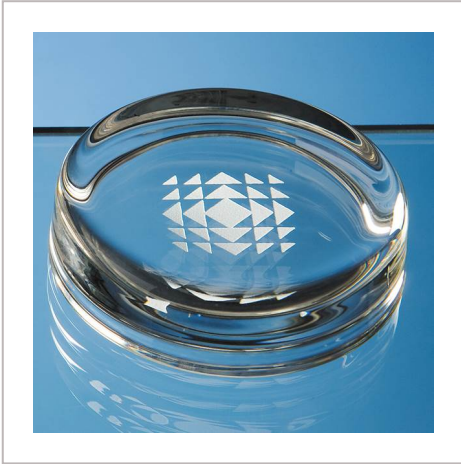

## Round Glass Paperweight

7CM ROUND GLASS PAPERWEIGHT

<b>METHOD</b>	Engraved
<b>PRINT AREA</b>	42mm Dia
<b>MATERIAL</b>	Glass
<b>COLOURS</b>	Clear
<b>SIZE</b>	H20, D70
<b>AWARD PACKAGING</b>	Blue Skillet Box
<b>WEIGHT</b>	1.3KG
<b>MOQ</b>	1
<b>CARTON QUANTITY</b>	15
<b>CARTON WEIGHT</b>	20KG
<b>CARTON DIMENSIONS</b>	61cm x 46cm x 46cm