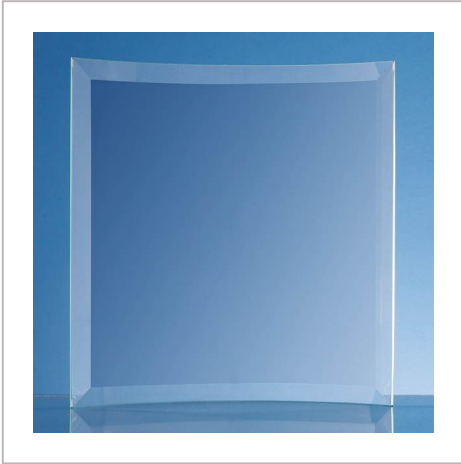

## Jade Glass Bevelled Crescent

22.5CM X 20.5CM X 5MM JADE GLASS BEVELLED CRESCENT

<b>METHOD</b>	Engraved
<b>PRINT AREA</b>	H170, W170
<b>MATERIAL</b>	Glass
<b>COLOURS</b>	Jade
<b>SIZE</b>	H225, W205
<b>AWARD PACKAGING</b>	White Skillet Boxes
<b>WEIGHT</b>	1.3KG
<b>MOQ</b>	1
<b>CARTON QUANTITY</b>	15
<b>CARTON WEIGHT</b>	20KG
<b>CARTON DIMENSIONS</b>	61cm x 46cm x 46cm