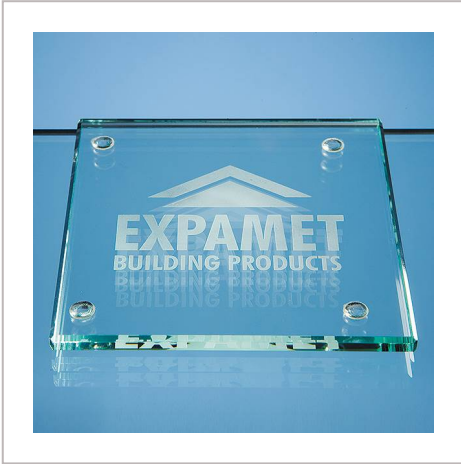

Jade Glass Square Coaster

10CM JADE GLASS SQUARE COASTER

| | |
|-------------------|---------------------|
| METHOD | Engraved |
| PRINT AREA | H70, W70 |
| MATERIAL | Glass |
| COLOURS | Jade |
| SIZE | H6, W100 |
| AWARD PACKAGING | White Skillet Boxes |
| WEIGHT | 1.3KG |
| MOQ | 1 |
| CARTON QUANTITY | 15 |
| CARTON WEIGHT | 20KG |
| CARTON DIMENSIONS | 61cm x 46cm x 46cm |